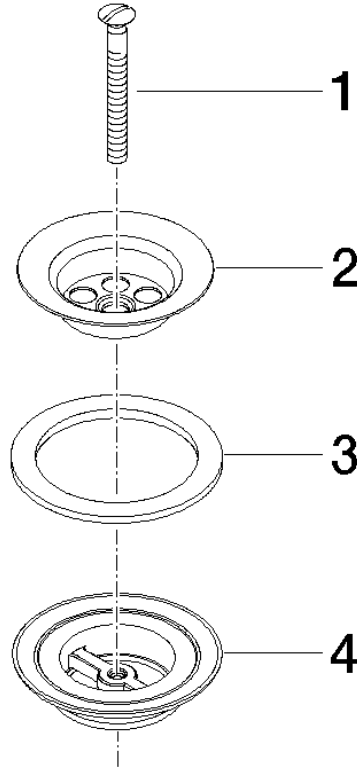

10 100 970

Fits: IMO, LULU, MADISON, MEM, TARA,  
CL.1, LISSÉ, VAIA, META, CYO

	Brushed Chrome	10 100 970-93
	Chrome	10 100 970-00
	Brushed Platinum	10 100 970-06
	Platinum	10 100 970-08
	Durabress (23kt Gold)	10 100 970-09
	Dark Chrome	10 100 970-19
	Light Gold	10 100 970-26
	Brushed Light Gold	10 100 970-27
	Brushed Durabress (23kt Gold)	10 100 970-28
	Brushed Bronze	10 100 970-42
	Brushed Champagne (22kt Gold)	10 100 970-46
	Champagne (22kt Gold)	10 100 970-47
	Brushed Dark Platinum	10 100 970-99

## Grated waste 1 1/4" - Brushed Chrome

---

IMO

10 100 970

10 100 970

10 100 970

Parts for other finishes can be found here: [Chrome](#)

### Spare parts list

No.	Item Number	Name	Quantity used	Delivery time
1	09 30 30 115-93	screw	1	20
2	09 11 01 005-93	strainer	1	20
3	09 14 03 005 90	seal	1	60
4	09 11 01 007-07	pop-up waste	1	60