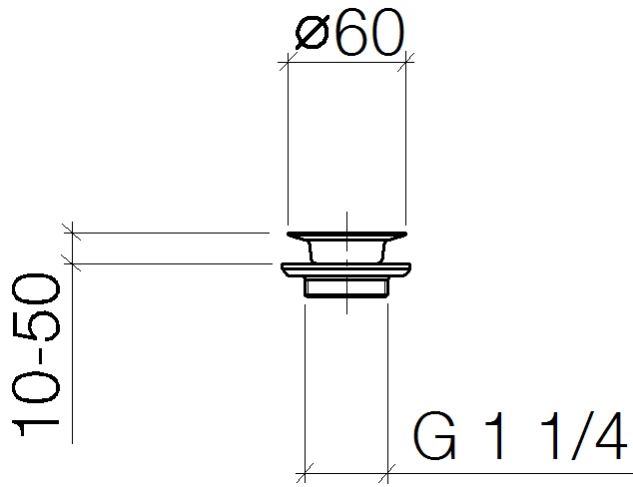

10 100 970

Fits: IMO, LULU, MADISON, MEM, TARA,  
CL.1, LISSÉ, VAIA, META, CYO

	Brushed Chrome	10 100 970-93
	Chrome	10 100 970-00
	Brushed Platinum	10 100 970-06
	Platinum	10 100 970-08
	Durabress (23kt Gold)	10 100 970-09
	Dark Chrome	10 100 970-19
	Light Gold	10 100 970-26
	Brushed Light Gold	10 100 970-27
	Brushed Durabress (23kt Gold)	10 100 970-28
	Brushed Bronze	10 100 970-42
	Brushed Champagne (22kt Gold)	10 100 970-46
	Champagne (22kt Gold)	10 100 970-47
	Brushed Dark Platinum	10 100 970-99

## Grated waste 1 1/4" - Brushed Chrome

---

IMO

10 100 970

10 100 970

10 100 970

Parts for other finishes can be found here: [Chrome](#)

### Spare parts list

No.	Item Number	Name	Quantity used	Delivery time
1	09 30 30 115-93	screw	1	20
2	09 11 01 005-93	strainer	1	20
3	09 14 03 005 90	seal	1	60
4	09 11 01 007-07	pop-up waste	1	60